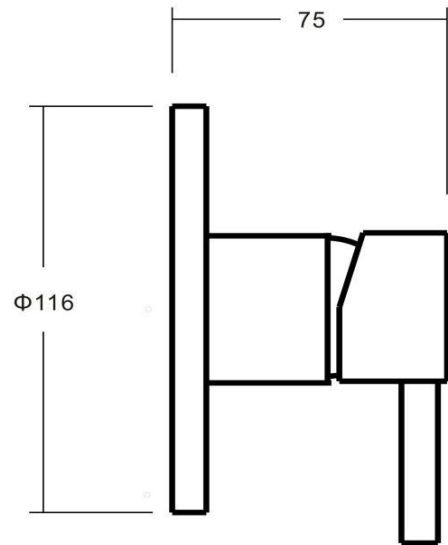

ALTO Wall Mixer

Featuring the Exclusive Collection

alder tapware

AVAILABLE FINISH:

CHROME

FOR MORE INFORMATION VISIT
www.aldertapware.com.au

SPECIFICATIONS

PRODUCT CODE:	81390 CHROME
MATERIAL:	BRASS
CARTRIDGE:	35mm ceramic disc
TEMPERATURE:	MAX 75° C
PRESSURE:	MAX 500 KPA