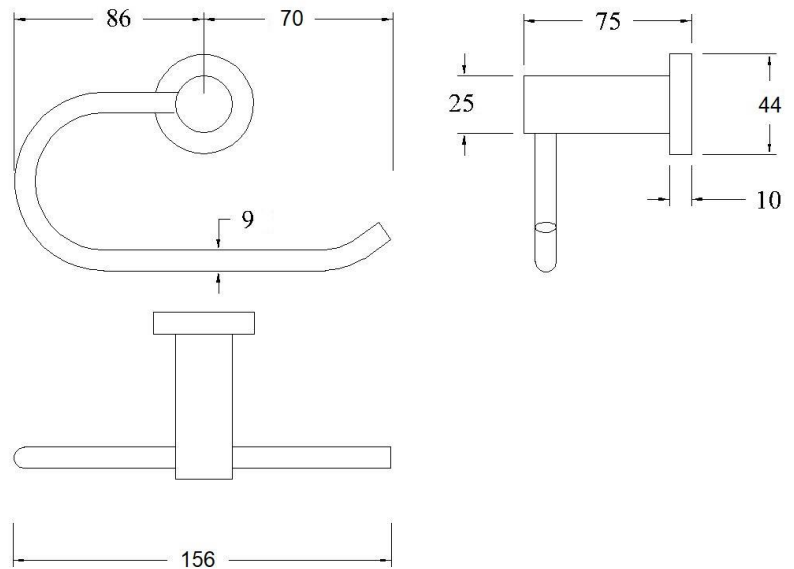

ALTO Toilet Roll Holder

Featuring the Exclusive Collection

alder tapware

AVAILABLE FINISHES:

CHROME

FOR MORE INFORMATION VISIT
www.aldertapware.com.au

SPECIFICATIONS

PRODUCT CODE:	81904 CHROME
MATERIAL:	METAL
FIXING:	EXTRA LONG FIXING SCREWS Round Head Stainless Steel Fixing Screws 30mm
INSTALLATION:	TOGGLE BOLTS supplied on request dry wall installation

PRODUCT FEATURES

- Classic design with curved edges and minimalist backplate for modern styling
- High quality solid metal construction for a long lasting lustrous shine
- Sturdy installation with extra long stainless steel fixing screws
- Matching tapware and showers available to complete your bathroom look
- Australian designed and engineered