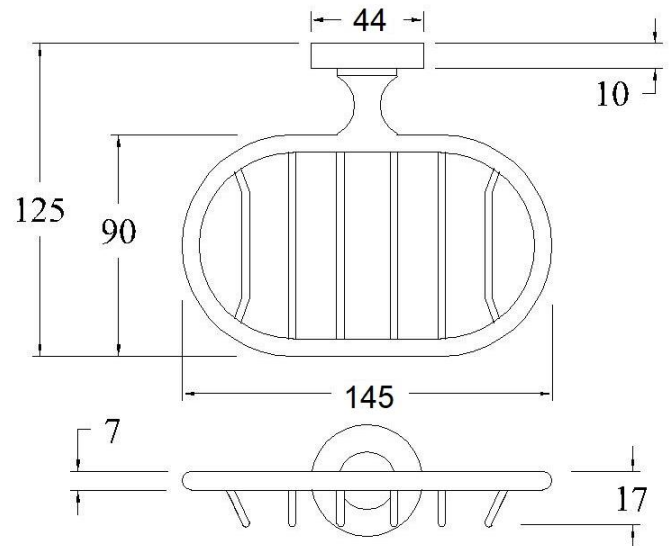

ALTO Soap Holder

Featuring the Exclusive Collection

alder tapware

AVAILABLE FINISHES:

CHROME

FOR MORE INFORMATION VISIT
www.aldertapware.com.au

SPECIFICATIONS

PRODUCT CODE:	81912 CHROME
MATERIAL:	METAL
FIXING:	EXTRA LONG FIXING SCREWS Round Head Stainless Steel Fixing Screws 30mm
INSTALLATION:	TOGGLE BOLTS supplied on request for dry wall installation

PRODUCT FEATURES

- Classic design with curved edges and minimalist backplate for modern styling
- High quality solid metal construction for a long lasting lustrous shine
- Sturdy installation with extra long stainless steel fixing screws
- Matching tapware and showers available to complete your bathroom look
- Australian designed and engineered