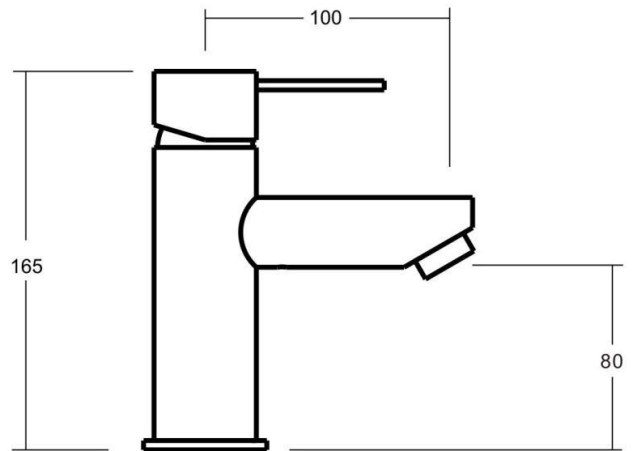

PIATTO Basin Mixer

Featuring the Exclusive Collection
alder tapware

FOR MORE INFORMATION VISIT
www.aldertapware.com.au

AVAILABLE FINISH:

CHROME

SPECIFICATIONS

PRODUCT CODE & WELS:	82090 WS5 CHROME 5 STAR 6L/Min T14065 82090 WS4 CHROME 4 STAR 7.5L/Min T14252 82090 WS6 CHROME 6 STAR 4.5 L/Min T17859
MATERIAL:	BRASS
CARTRIDGE:	35mm ceramic disc
TEMPERATURE:	MAX 75° C
PRESSURE:	MAX 500 KPA
CONNECTIONS:	½" BSP Female
ACCREDITATIONS:	AS/NZS 3718 – WM 002002

PRODUCT FEATURES

- PIATTO is a versatile mixer range with a rectangular paddle handle for modern designs
- MIXER-LOK™ ensures your mixer never works loose
- Solid brass construction with a fixed spout for modern living
- Australian designed and engineered
- Supported by a 15 year warranty