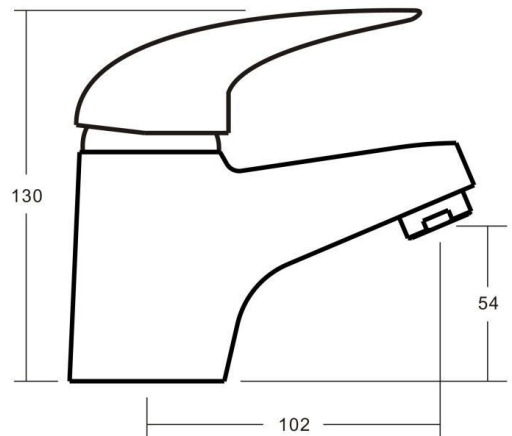

MILANO Basin Mixer

Featuring the Exclusive Collection
alder tapware

FOR MORE INFORMATION VISIT
www.aldertapware.com.au

AVAILABLE FINISH:

CHROME

SPECIFICATIONS

PRODUCT CODE:	84092 CHROME
WELS:	4 STAR – 7.5 Litres/Min T14224
MATERIAL:	BRASS
CARTRIDGE:	40mm ceramic disc
TEMPERATURE:	MAX 75° C
PRESSURE:	MAX 500 Kpa
CONNECTIONS:	½" BSP Female
ACCREDITATIONS:	AS/NZS 3718 – WM 002002

PRODUCT FEATURES

- MILANO exudes a solid and sturdy styled mixer tap that is a popular choice for effortless styling in modern homes
- Solid brass construction with a fixed spout for modern living
- MIXER-LOK™ ensures your mixer never works loose
- Australian designed and engineered
- Supported by a 15 year warranty