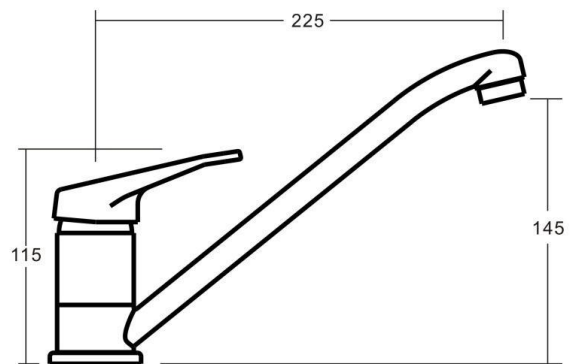

STAR Sink Mixer 35mm

Featuring the Exclusive Collection

alder tapware

FOR MORE INFORMATION VISIT
www.aldertapware.com.au

AVAILABLE FINISH:

CHROME

SPECIFICATIONS

| | |
|-----------------|--------------------------------|
| PRODUCT CODE: | 86990 CHROME |
| WELS: | 4 STAR – 7.5 Litres/Min T14259 |
| MATERIAL: | BRASS |
| CARTRIDGE: | 35mm ceramic disc |
| TEMPERATURE: | MAX 75° C |
| PRESSURE: | MAX 500 Kpa |
| CONNECTIONS: | ½" BSP Female |
| ACCREDITATIONS: | AS/NZS 3718 – WM 002002 |

PRODUCT FEATURES

- STAR flaunts a popular and traditional design with sleek lines and a modern cut out lever style
- Solid brass construction with a swivel spout for modern living
- MIXER-LOK™ ensures your mixer never works loose
- Australian designed and engineered
- Supported by a 15 year warranty