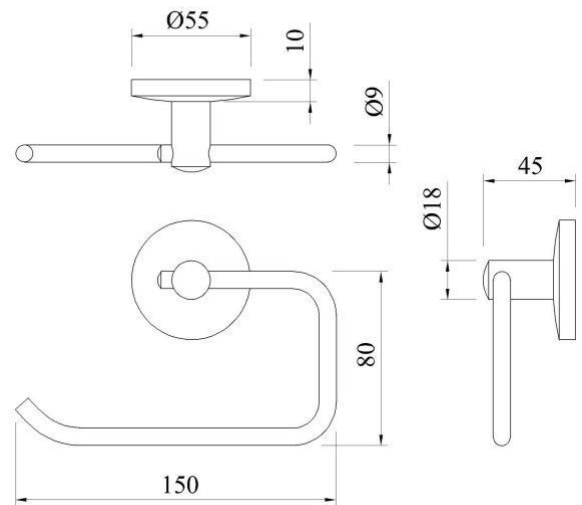

## STAR Toilet Roll Holder

Featuring the Exclusive Collection

**alder tapware**

AVAILABLE FINISH:

CHROME

FOR MORE INFORMATION VISIT  
[www.aldertapware.com.au](http://www.aldertapware.com.au)

### SPECIFICATIONS

PRODUCT CODE:	86993 CHROME
MATERIAL:	METAL
FIXING:	EXTRA LONG FIXING SCREWS Round Head Stainless Steel Fixing Screws 30mm
INSTALLATION:	TOGGLE BOLTS supplied on request for dry wall installation

### PRODUCT FEATURES

- Classic streamlined design with curved edges for modern bathroom styling
- High quality solid metal construction for long lasting lustrous shine
- Sturdy installation with extra long stainless steel fixing screws
- Matching tapware and showers available to complete your bathroom look
- Australian designed and engineered
- Supported by a 7 year warranty