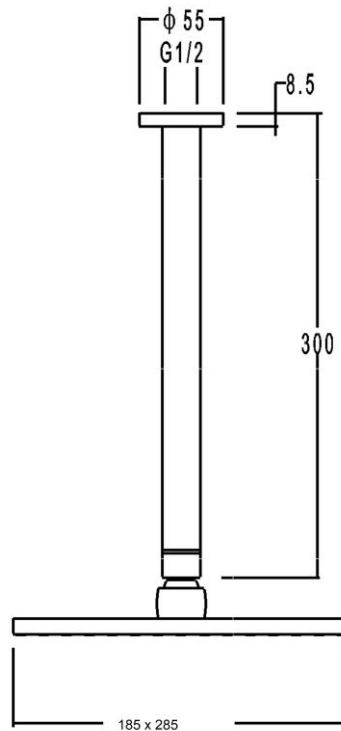

ECO Rain Shower Rectangular Ceiling Arm 300

Featuring the Exclusive Collection
vito berton

AVAILABLE FINISHES:

FOR MORE INFORMATION VISIT
www.aldertapware.com.au

SPECIFICATIONS

PRODUCT CODE:	98032 CHROME 98033 MATTE BLACK 98046 BRUSHED NICKEL
WELS:	3 STAR 9litres/Min
MATERIAL:	BRASS ARM
TEMPERATURE:	MAX 75° C
PRESSURE:	MAX 500 KPA
ACCREDITATIONS:	AS/NS3662

PRODUCT FEATURES

- ECO is a modern classic design that suits most bathrooms
- Straight solid brass round shower arm from the ceiling
- Matching tapware and accessories available to complete the look
- Australian designed and engineered
- 3 STAR 9Litres/Min