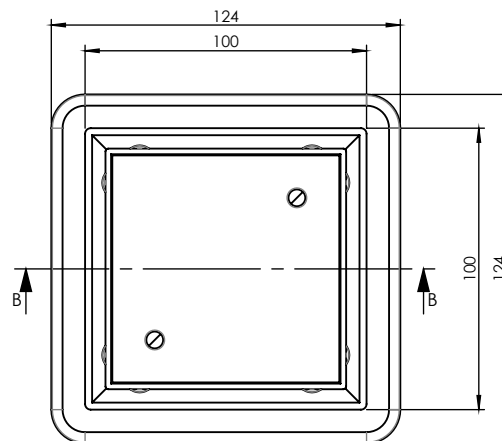

SQUARE BERMUDA MEGAFLEX™ 100x100mm 80mm OUTLET

FLOOR WASTES

- ✓ Solid brass construction
- ✓ With ABS megaflex™ base
- ✓ Protective cover for Installation, Sound Dampeners as standard

CODE	OUTLET SIZE	FINISH	CTN QTY
11204.01	80mm	Chrome	20