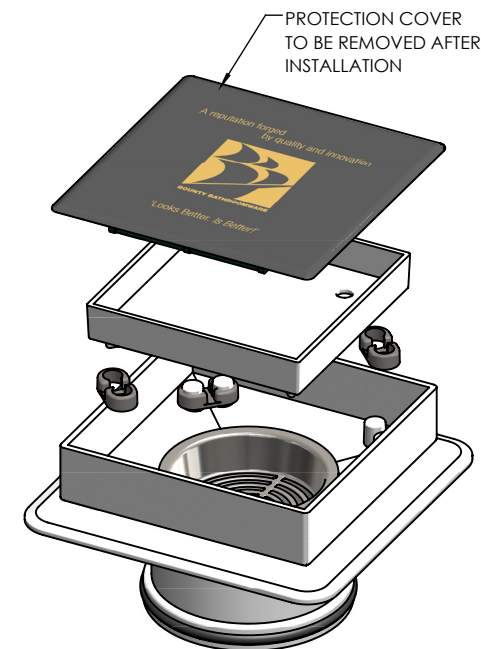

SQUARE BERMUDA MEGAFLEX™ 100x100mm 80mm OUTLET

FLOOR WASTES

- ✓ Solid brass construction
- ✓ With ABS megaflex™ base
- ✓ Protective cover for Installation, Sound Dampeners as standard

CODE	OUTLET SIZE	FINISH	CTN QTY
11204.01	80mm	Chrome	20

Available Finishes

Note: .04 Polished Brass (Raw/Living Finish)