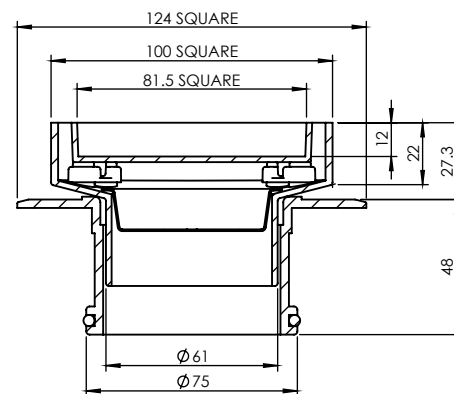

SQUARE BERMUDA MEGAFLEX™ 100x100mm 80mm OUTLET

FLOOR WASTES

- ✓ Solid brass construction
- ✓ With ABS megaflex™ base
- ✓ Protective cover for Installation, Sound Dampeners as standard

CODE	OUTLET SIZE	FINISH	CTN QTY
11204.01	80mm	Chrome	20