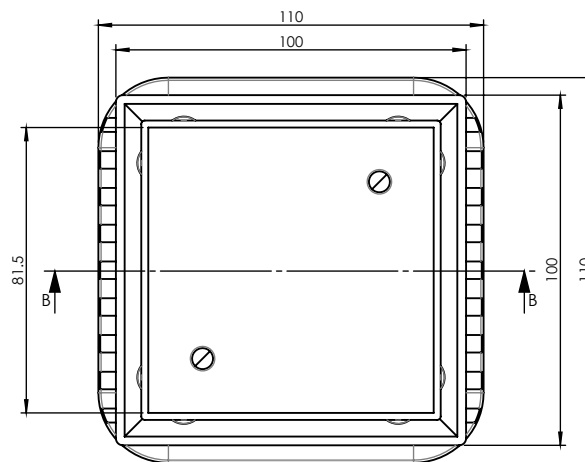

SQUARE BERMUDA MEGAFLEX™ 100x100mm 50mm OUTLET

FLOOR WASTES

- ✓ Solid brass construction
- ✓ With ABS megaflex™ base
- ✓ Protective cover for Installation, Sound Dampeners as standard

CODE	OUTLET SIZE	FINISH	CTN QTY
11205.01	50mm	Chrome	20