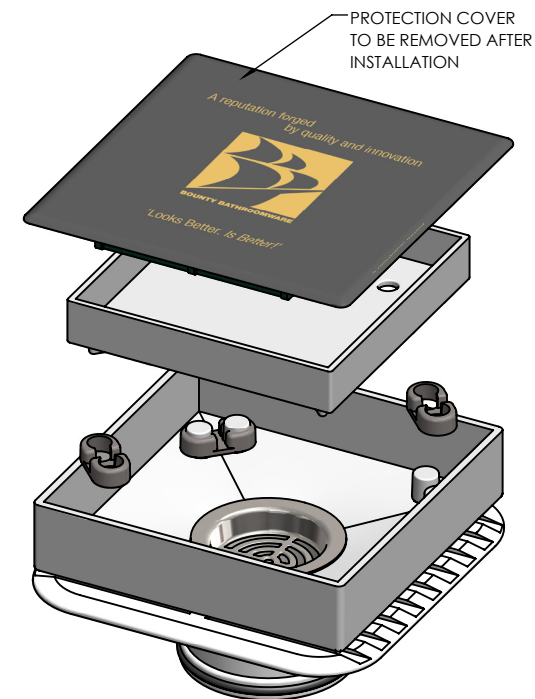

SQUARE BERMUDA MEGAFLEX™ 100x100mm 50mm OUTLET

FLOOR WASTES

- ✓ Solid brass construction
- ✓ With ABS megaflex™ base
- ✓ Protective cover for Installation, Sound Dampeners as standard

CODE	OUTLET SIZE	FINISH	CTN QTY
11205.01	50mm	Chrome	20