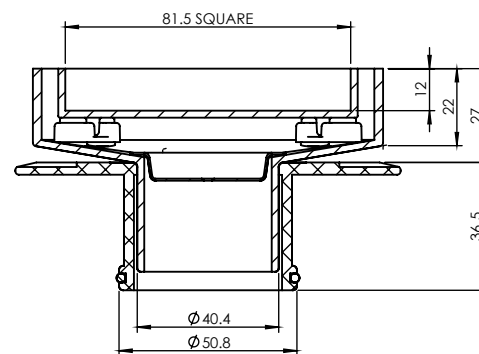

SQUARE BERMUDA MEGAFLEX™ 100x100mm 50mm OUTLET

FLOOR WASTES

- ✓ Solid brass construction
- ✓ With ABS megaflex™ base
- ✓ Protective cover for Installation, Sound Dampeners as standard

CODE	OUTLET SIZE	FINISH	CTN QTY
11205.01	50mm	Chrome	20