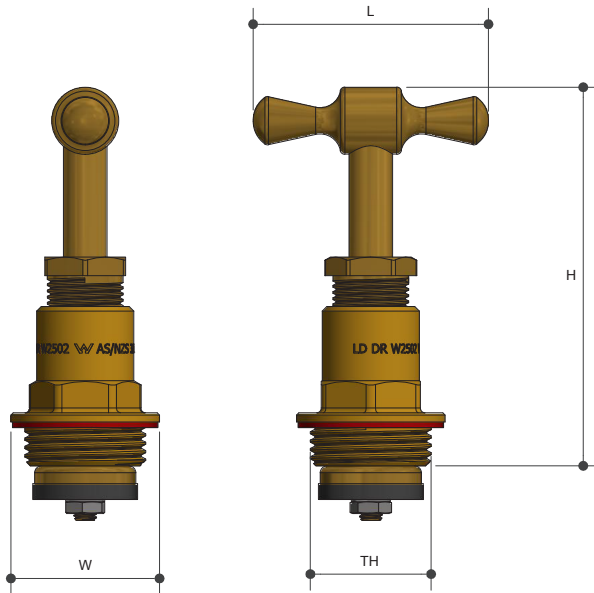

# TOP ASSEMBLIES

T/Head Gland Packed

Product Specifications

## Sizing Chart (MM)

	L	H	W	TH
TH57 3/4	51	82	32	G 3/4"
TH100 Fullway	56	86	37	G 7/8"

## Features

Watermark approved

DR Brass

100% pressure tested

Gland packed

Tested and certified to AS/NZS 3718