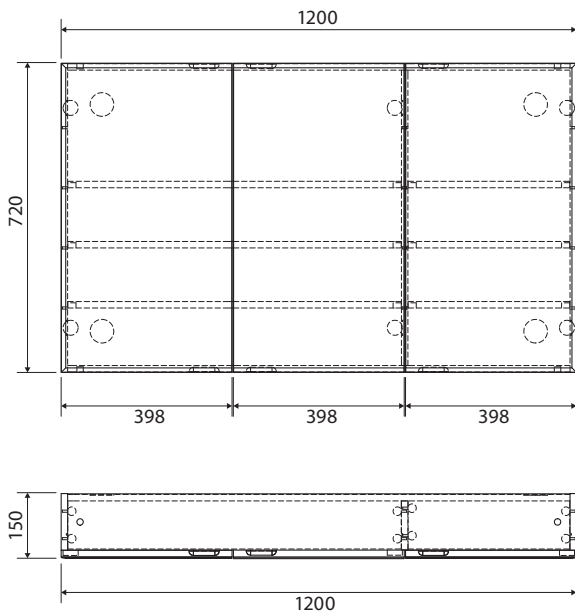

MIRRORS & CABINETS

1200 mm Bevel Edge Mirror Cabinet

B1200

- Treated with resin emulsion paint to protect against corrosion
- 5mm thick bevel edge mirror doors
- Soft-close doors
- Three internal board shelves
- 2-Pac gloss white finish
- Can be recessed into wall (excludes side shelves)
- Made from E1 MDF board
- Strong 16mm thick backing boards
- Easy to install: with high quality backing boards, fixings can be placed anywhere through the back of the cabinet