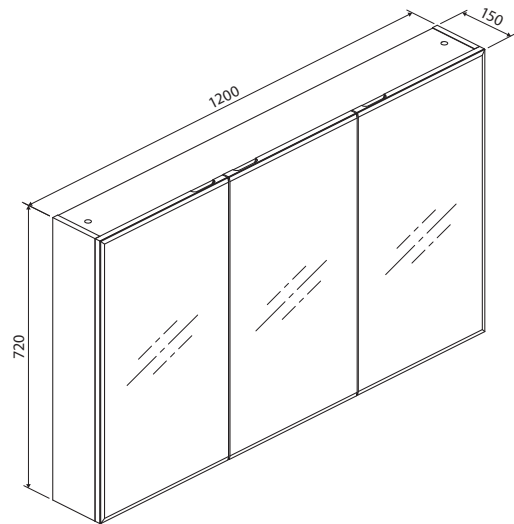

MIRRORS & CABINETS

1200 mm Bevel Edge Mirror Cabinet

B1200

- Treated with resin emulsion paint to protect against corrosion
- 5mm thick bevel edge mirror doors
- Soft-close doors
- Three internal board shelves
- 2-Pac gloss white finish
- Can be recessed into wall (excludes side shelves)
- Made from E1 MDF board
- Strong 16mm thick backing boards
- Easy to install: with high quality backing boards, fixings can be placed anywhere through the back of the cabinet