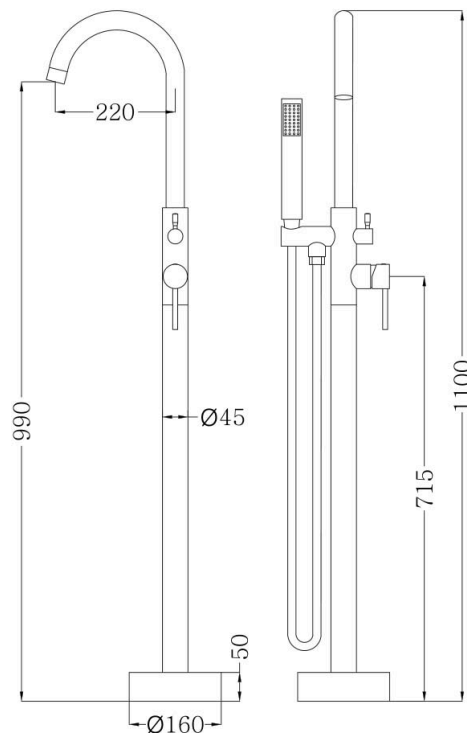

MIXX

tapware & accessories

MATCHA FLOOR MOUNTED BATH FILLER WITH HAND SHOWER

MATCHA COLLECTION

Item Code: 11FHR001C

Finish: Chrome

Cartridge: 35mm German
Ceramic Disc Cartridge

Pressure Rating: 1500kPa

Operating Temp: 1-80°C

Material: Brass/PVC

Other Finishes

BRUSHED
BRASS

SCAN FOR MORE

A BRAND BY
BRASSHARDS
— GROUP —