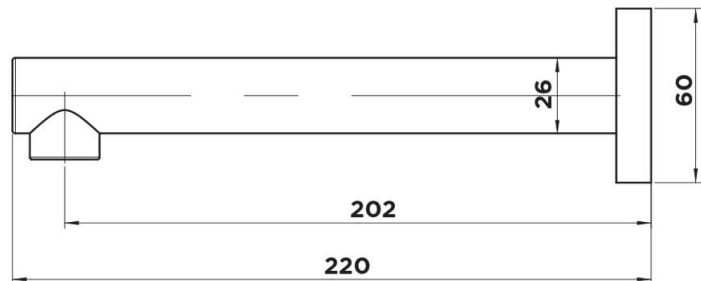

SCAN FOR MORE

A BRAND BY
BRASSHARDS
— GROUP —