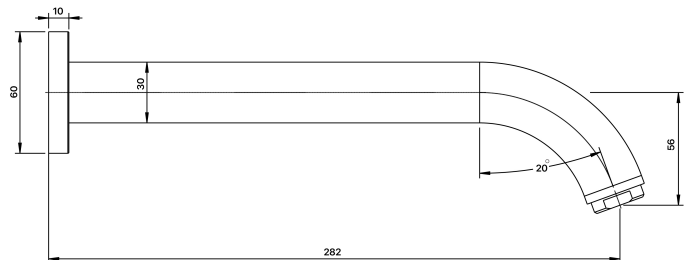

SCAN FOR MORE

A BRAND BY

BRASSHARDS
— GROUP —