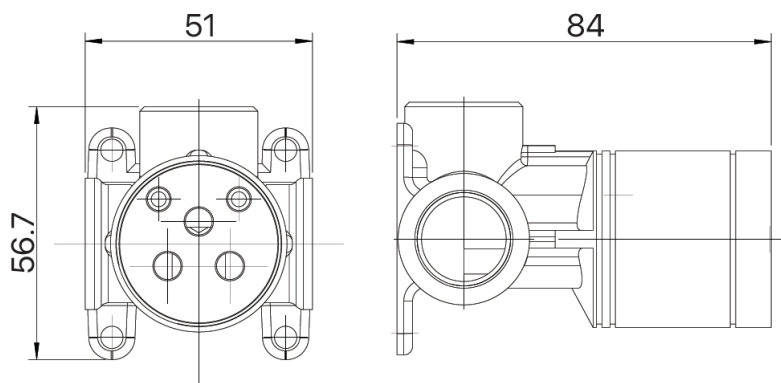

## MIXX UNICOLOUR SHOWER MIXER BODY

SCAN FOR MORE

A BRAND BY  
**BRASSHARDS**  
— GROUP —

[www.mixxtapware.com.au](http://www.mixxtapware.com.au) | [info@mixxtapware.com.au](mailto:info@mixxtapware.com.au) | 1800 657 697