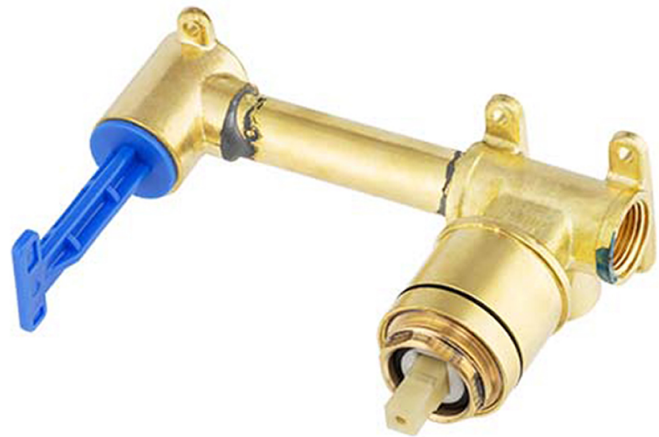

# MIXX

tapware & accessories

## MIXX UNICOLOUR WALL PLATE MIXER BODY

UNICOLOUR COLLECTION

Item Code: 11SL102

Finish: Generic

SCAN FOR MORE

A BRAND BY  
**BRASSHARDS**  
— GROUP —

[www.mixxtapware.com.au](http://www.mixxtapware.com.au) | [info@mixxtapware.com.au](mailto:info@mixxtapware.com.au) | 1800 657 697