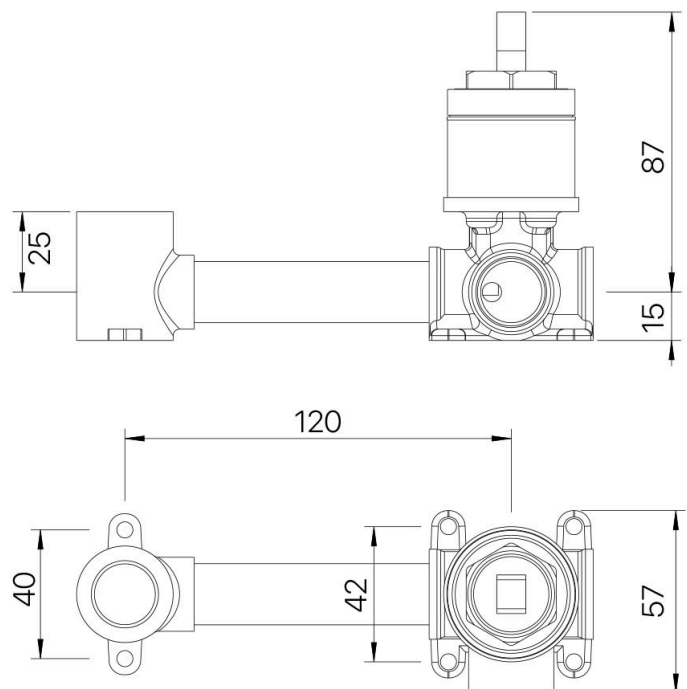

## MIXX UNICOLOUR WALL PLATE MIXER BODY

UNICOLOUR COLLECTION

Item Code: 11SL102

Finish: Generic

SCAN FOR MORE

A BRAND BY  
**BRASSHARDS**  
— GROUP —

[www.mixxtapware.com.au](http://www.mixxtapware.com.au) | [info@mixxtapware.com.au](mailto:info@mixxtapware.com.au) | 1800 657 697