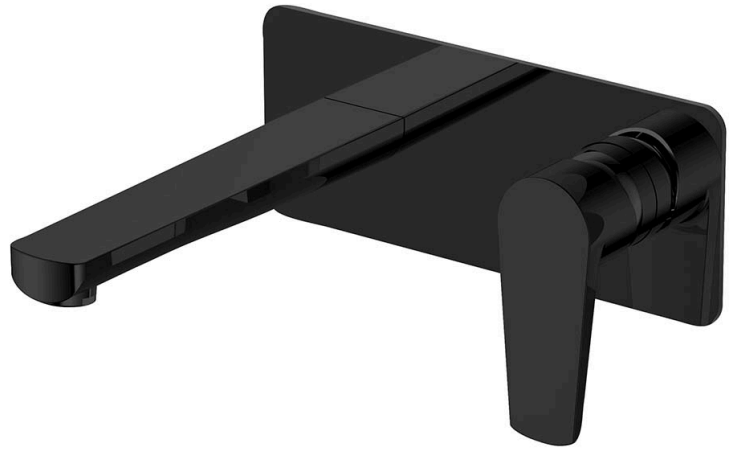

**ARGAN COLLECTION**

**Item Code:** 11SL275MT  
**Material:** Brass  
**Finish:** Matt Black  
**WELS Reg. No:** T36360  
**Material:** Brass

**Other Finishes**