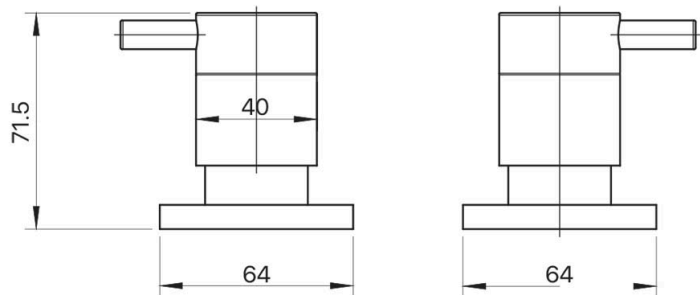

tapware & accessories

SPRUCE LEVER 1/4 TURN C/DISC WALL STOPS SET CHROME (PR)

SPRUCE COLLECTION

Item Code: 11SL555C

Finish: Chrome

Operating Temp: 1-80°C

Material: Brass

SCAN FOR MORE