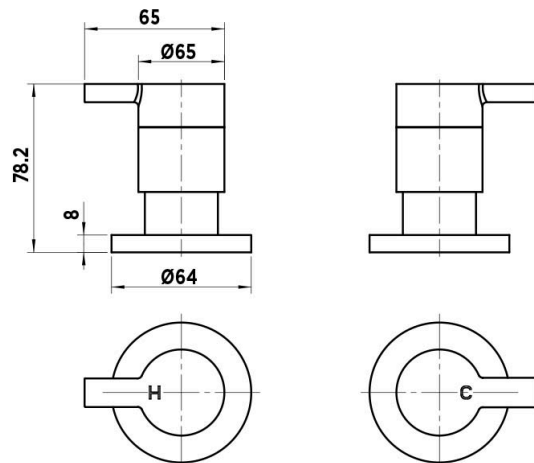

A BRAND BY
BRASSHARDS
— GROUP —