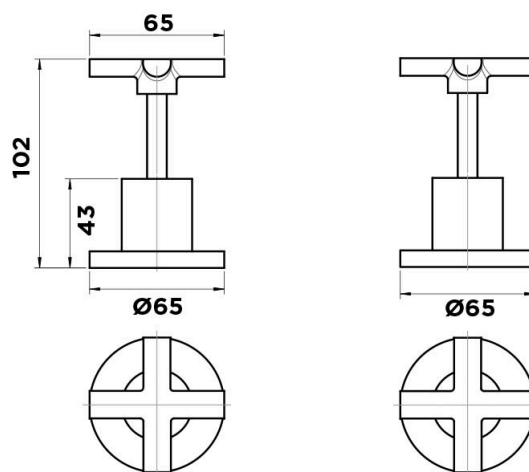

MIXX

tapware & accessories

COCOA COLLECTION

Item Code: 11SL671C

Finish: Chrome

Pressure Rating: 1500kPa

Operating Temp: 1-80°C

Material: Brass

COCOA CROSS HANDLE WALL STOPS

SCAN FOR MORE

A BRAND BY
BRASSHARDS
— GROUP —