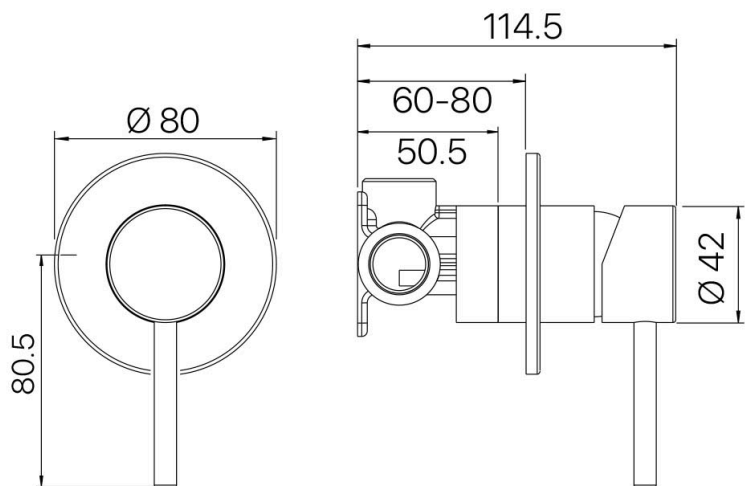

SCAN FOR MORE

A BRAND BY
BRASSHARDS
— GROUP —

www.mixxtapware.com.au | info@mixxtapware.com.au | 1800 657 697