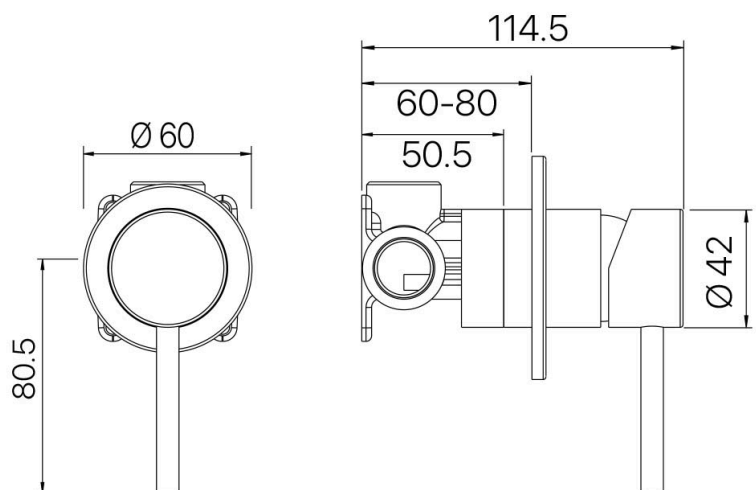

SCAN FOR MORE

A BRAND BY
BRASSHARDS
— GROUP —