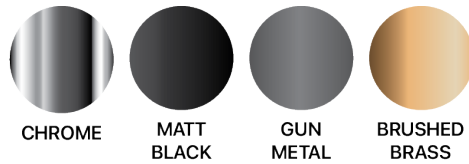

MIXX

tapware & accessories

ANISE COLLECTION

Item Code: 11SL752BT8

Finish: Brushed Nickel

Material: Brass

ANISE SHOWER MIXER TRIM KIT (80MM BACKPLATE)

Other Finishes

CHROME

MATT
BLACK

GUN
METAL

BRUSHED
BRASS

SCAN FOR MORE

A BRAND BY
BRASSHARDS
— GROUP —