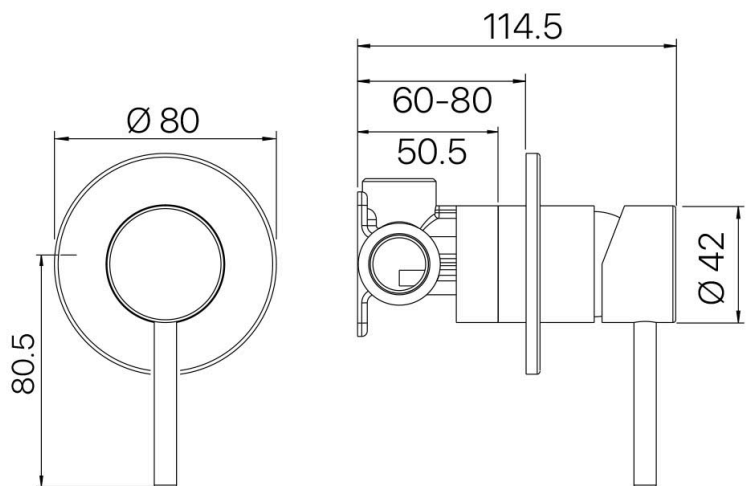

SCAN FOR MORE

A BRAND BY
BRASSHARDS
— GROUP —

www.mixxtapware.com.au | info@mixxtapware.com.au | 1800 657 697