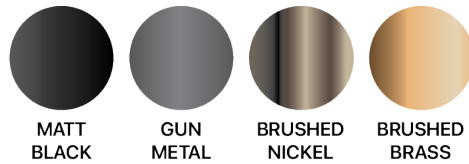

# MIXX

tapware & accessories

ANISE COLLECTION

Item Code: 11SL752CT8

Finish: Chrome

Material: Brass

### Other Finishes

MATT  
BLACK

GUN  
METAL

BRUSHED  
NICKEL

BRUSHED  
BRASS

SCAN FOR MORE

A BRAND BY  
**BRASSHARDS**  
— GROUP —