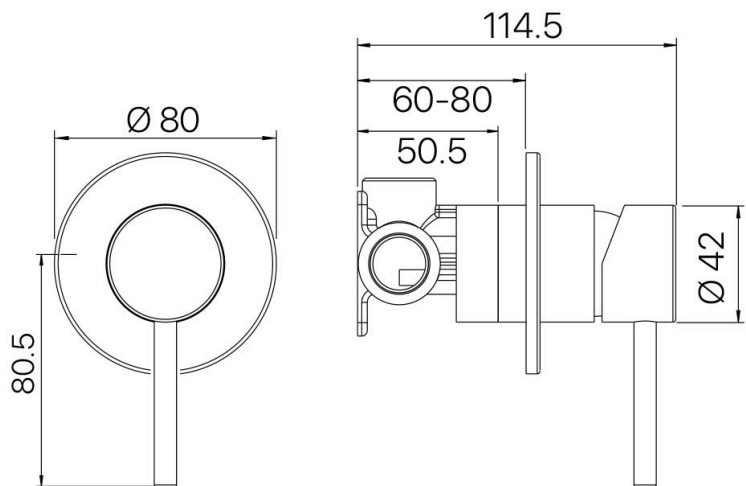

SCAN FOR MORE

A BRAND BY
BRASSHARDS
— GROUP —