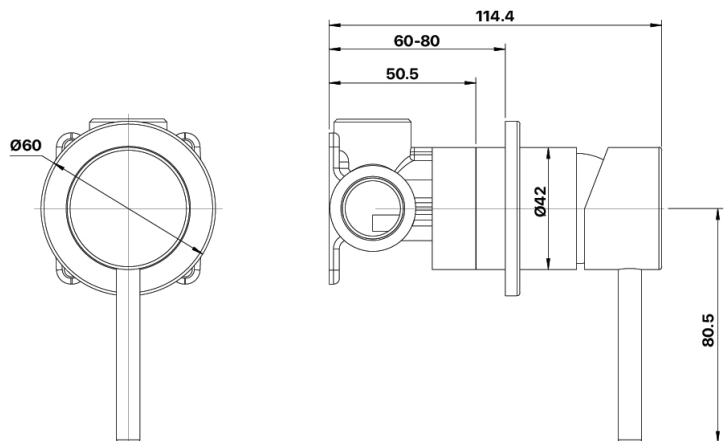

SCAN FOR MORE

A BRAND BY

BRASSHARDS

— GROUP —