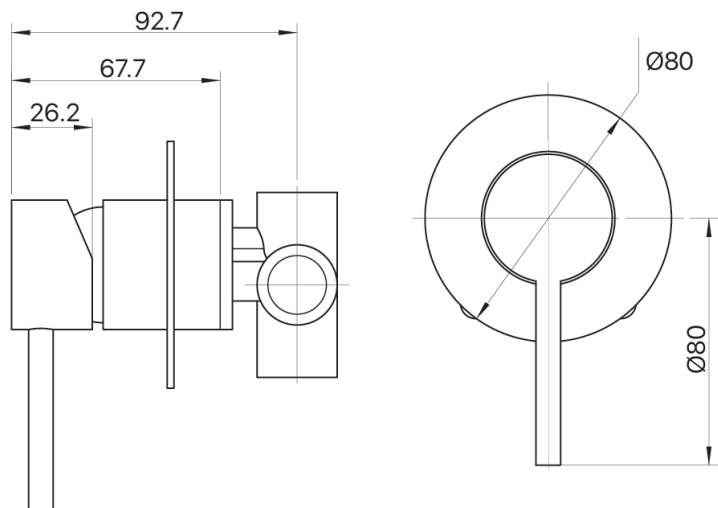

SCAN FOR MORE

A BRAND BY

BRASSHARDS

— GROUP —