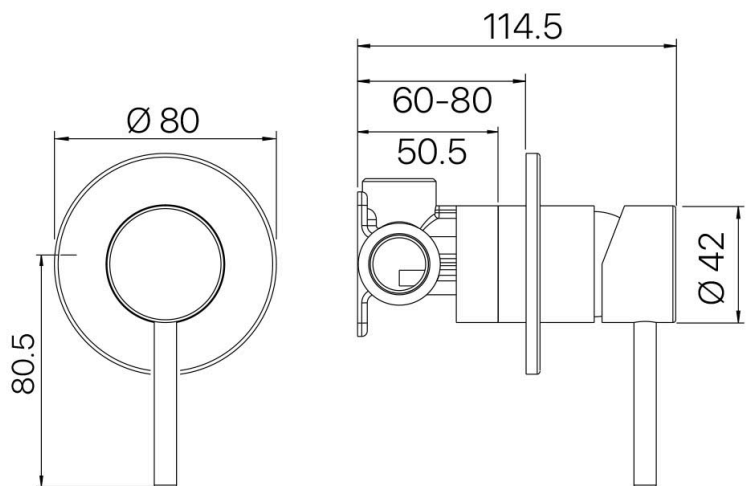

SCAN FOR MORE

A BRAND BY

BRASSHARDS

— GROUP —

www.mixxtapware.com.au | info@mixxtapware.com.au | 1800 657 697