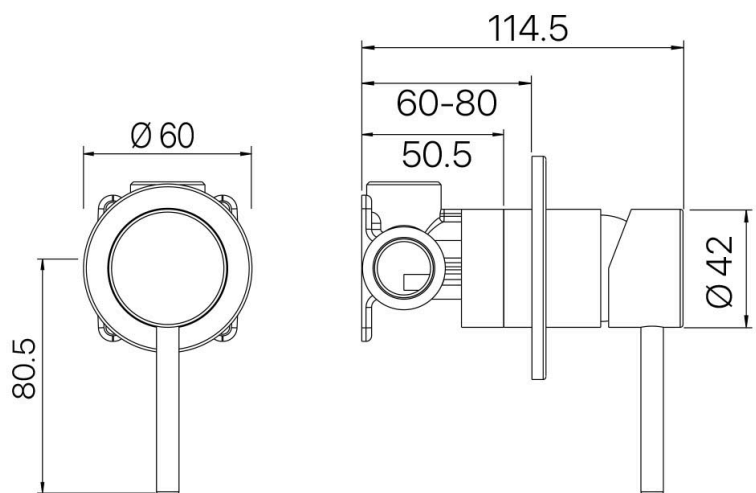

A BRAND BY
BRASSHARDS
— GROUP —