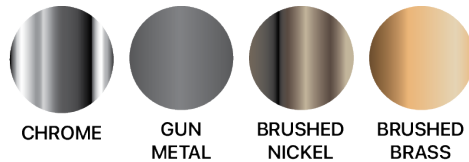

MIXX

tapware & accessories

ANISE COLLECTION

Item Code: 11SL752MT

Finish: Matt Black

Material: Brass

ANISE SHOWER MIXER TRIM KIT (60MM BACKPLATE)

Other Finishes

CHROME

GUN METAL

BRUSHED NICKEL

BRUSHED BRASS

SCAN FOR MORE

A BRAND BY
BRASSHARDS
— GROUP —