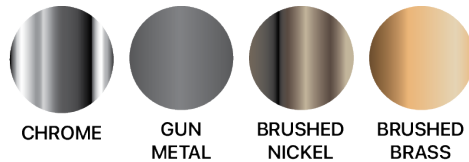

MIXX

tapware & accessories

ANISE COLLECTION

Item Code: 11SL752MT8

Finish: Matt Black

Material: Brass

ANISE SHOWER MIXER TRIM KIT (80MM BACKPLATE)

Other Finishes

CHROME

GUN METAL

BRUSHED NICKEL

BRUSHED BRASS

SCAN FOR MORE

A BRAND BY
BRASSHARDS
— GROUP —