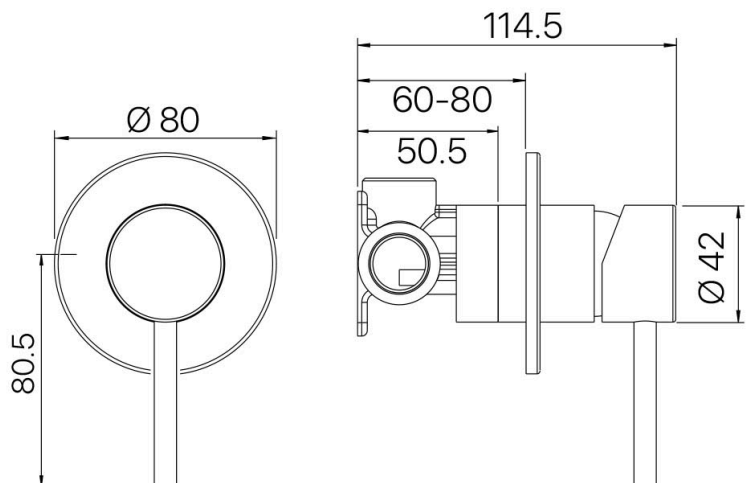

SCAN FOR MORE

A BRAND BY
BRASSHARDS
— GROUP —