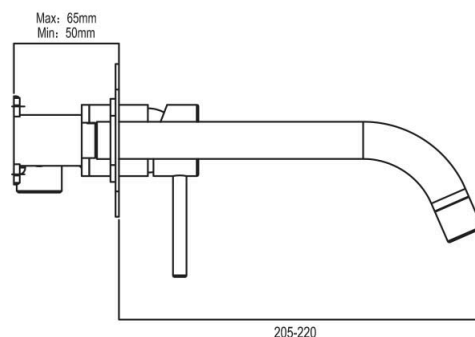

MIXX

tapware & accessories

ANISE COLLECTION

Item Code: 11SL758C1

Finish: Chrome

WELS Reg. No: T40182

Cartridge: 35mm German
Ceramic Disc Cartridge

Pressure Rating: 1500kPa

Operating Temp: 1-80°C

Material: Brass

ANISE WALL PLATE MIXER WITH 210MM SPOUT

Other Finishes

MATT
BLACK

A BRAND BY
BRASSHARDS
— GROUP —

www.mixxtapware.com.au | info@mixxtapware.com.au | 1800 657 697