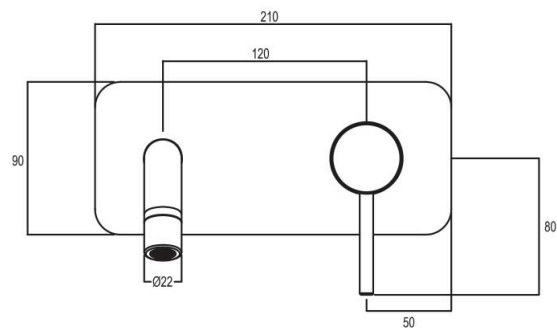

MIXX

tapware & accessories

ANISE COLLECTION

Item Code: 11SL758C1

Finish: Chrome

WELS Reg. No: T40182

Cartridge: 35mm German
Ceramic Disc Cartridge

Pressure Rating: 1500kPa

Operating Temp: 1-80°C

Material: Brass

ANISE WALL PLATE MIXER WITH 210MM SPOUT

Other Finishes

MATT
BLACK

A BRAND BY
BRASSHARDS
— GROUP —

www.mixxtapware.com.au | info@mixxtapware.com.au | 1800 657 697