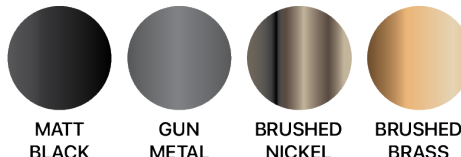

Other Finishes

MATT
BLACK

GUN
METAL

BRUSHED
NICKEL

BRUSHED
BRASS