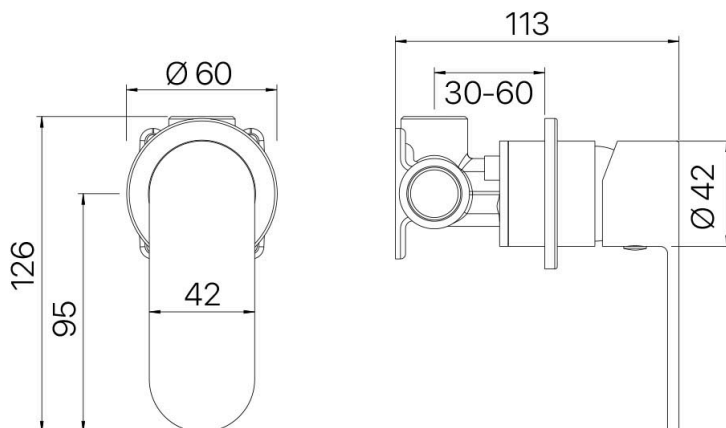

MIXX

tapware & accessories

SAFFRON COLLECTION

Item Code: 11SL952G

Finish: Gun Metal

Cartridge: 25mm European
Ceramic Disc Cartridge

Pressure Rating: 1500kPa

Operating Temp: 1-80°C

Material: Brass

SAFFRON SHOWER MIXER (60MM BACKPLATE)

Other Finishes

CHROME

MATT
BLACK

BRUSHED
NICKEL

BRUSHED
BRASS

SCAN FOR MORE