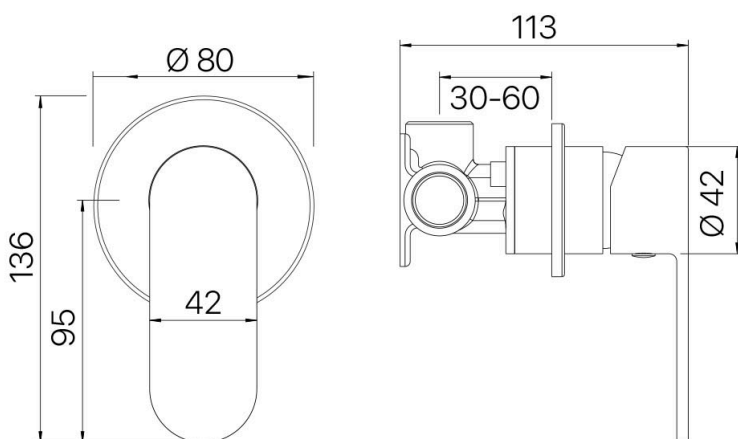

SCAN FOR MORE

A BRAND BY
BRASSHARDS
— GROUP —