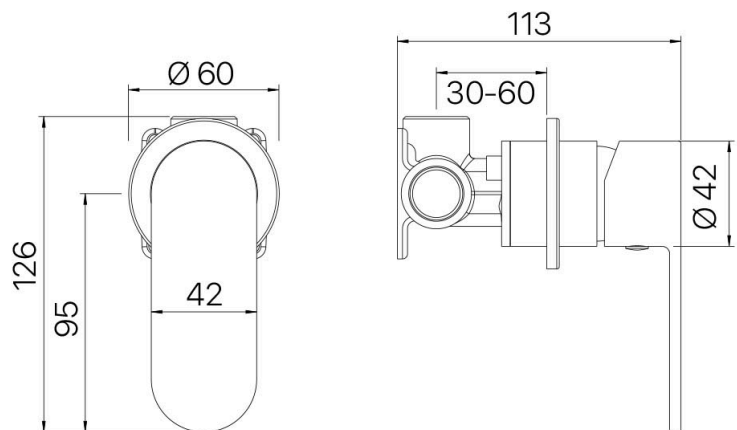

SCAN FOR MORE

A BRAND BY
BRASSHARDS
— GROUP —