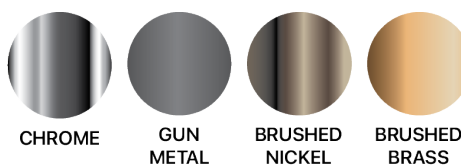

MIXX

tapware & accessories

SAFFRON COLLECTION

Item Code: 11SL952M8

Finish: Matt Black

Cartridge: 25mm European
Ceramic Disc Cartridge

Pressure Rating: 1500kPa

Operating Temp: 1-80°C

Material: Brass

Other Finishes

CHROME

GUN
METAL

BRUSHED
NICKEL

BRUSHED
BRASS

SCAN FOR MORE

A BRAND BY