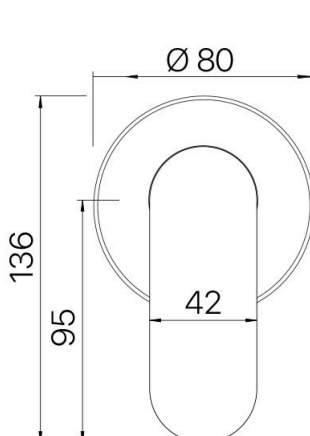

SCAN FOR MORE

A BRAND BY

BRASSHARDS

— GROUP —

SAFFRON SHOWER MIXER (80MM BACKPLATE)