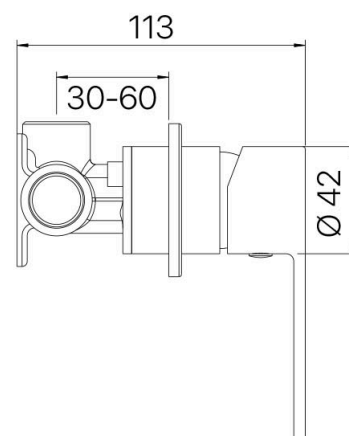

SCAN FOR MORE

A BRAND BY

BRASSHARDS

— GROUP —

SAFFRON SHOWER MIXER (80MM BACKPLATE)