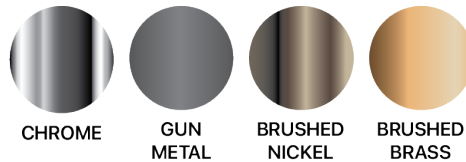

Other Finishes

CHROME

GUN METAL

BRUSHED NICKEL

BRUSHED BRASS