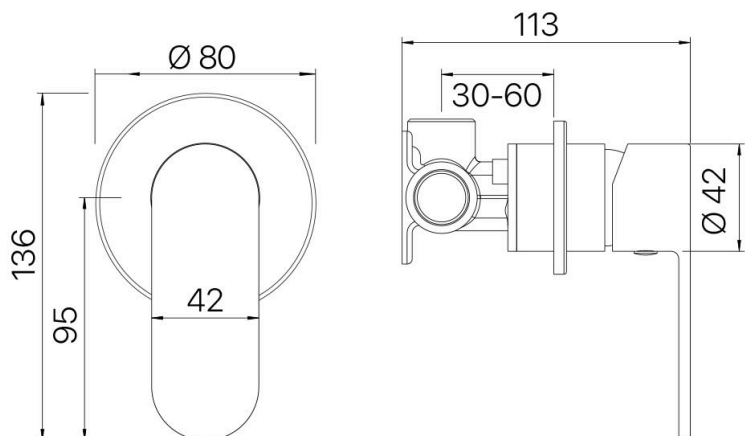

A BRAND BY
BRASSHARDS
— GROUP —