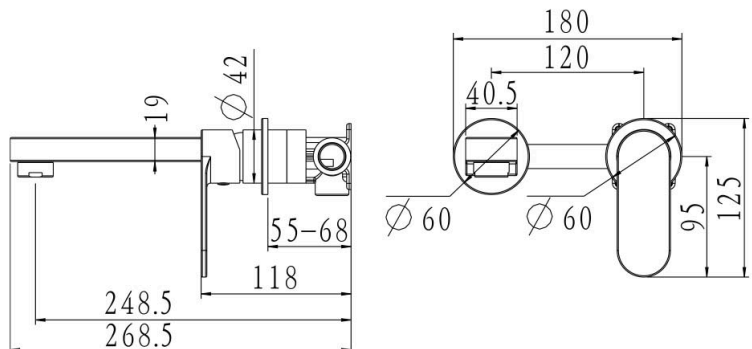

Other Finishes

A BRAND BY

BRASSHARDS
— GROUP —