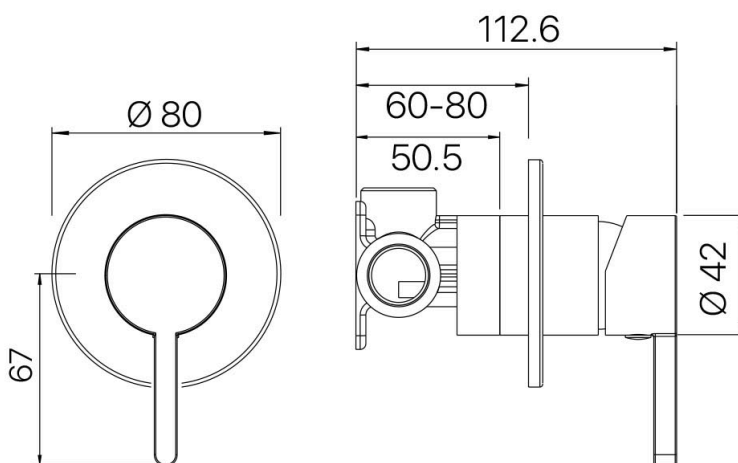

SCAN FOR MORE

A BRAND BY
BRASSHARDS
— GROUP —

www.mixxtapware.com.au | info@mixxtapware.com.au | 1800 657 697