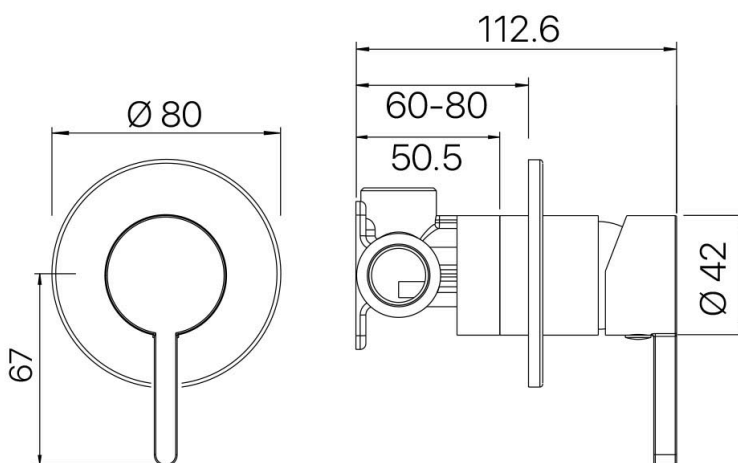

MIXX

tapware & accessories

ALOE COLLECTION

Item Code: 11SL972C8

Finish: Chrome

Cartridge: 25mm European
Ceramic Disc Cartridge

Pressure Rating: 1500kPa

Operating Temp: 1-80°C

Material: Brass

20

YEAR WARRANTY

ALOE SHOWER MIXER (80MM BACKPLATE)

Other Finishes

MATT
BLACK

GUN
METAL

BRUSHED
NICKEL