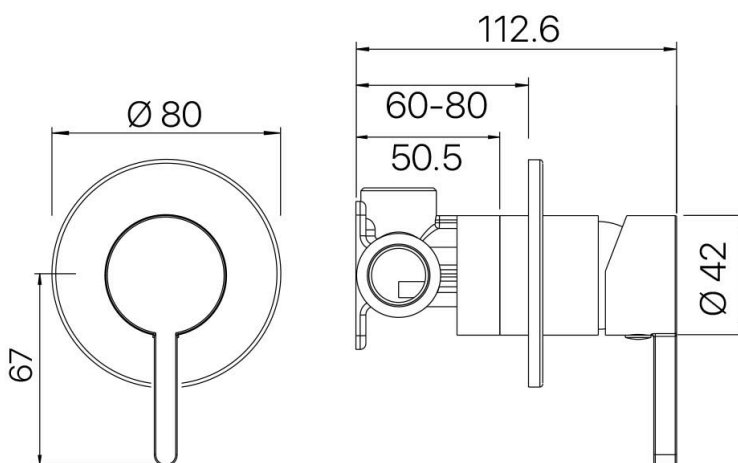

MIXX

tapware & accessories

ALOE COLLECTION

Item Code: 11SL972M8

Finish: Matt Black

Cartridge: 25mm European
Ceramic Disc Cartridge

Pressure Rating: 1500kPa

Operating Temp: 1-80°C

Material: Brass

ALOE SHOWER MIXER (80MM BACKPLATE)

Other Finishes

CHROME

GUN
METAL

BRUSHED
NICKEL

SCAN FOR MORE

A BRAND BY
BRASSHARDS
— GROUP —