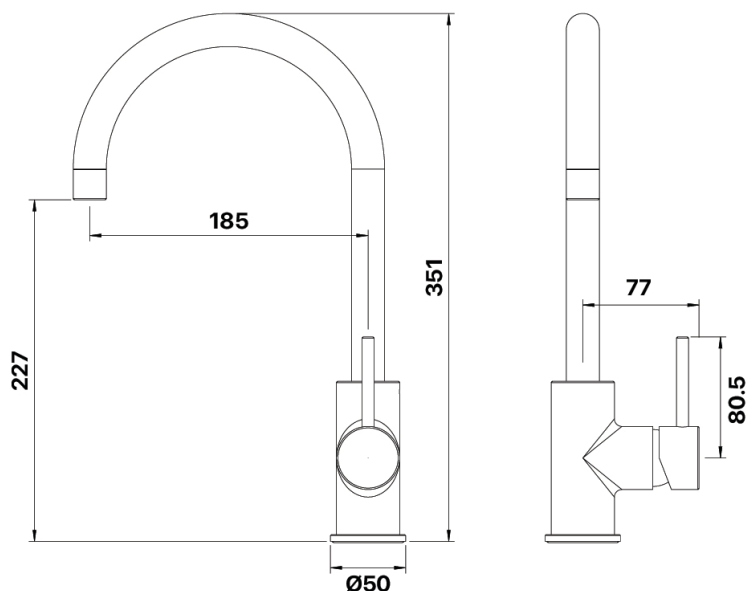

A BRAND BY

BRASSHARDS

— GROUP —

www.mixxtapware.com.au | info@mixxtapware.com.au | 1800 657 697