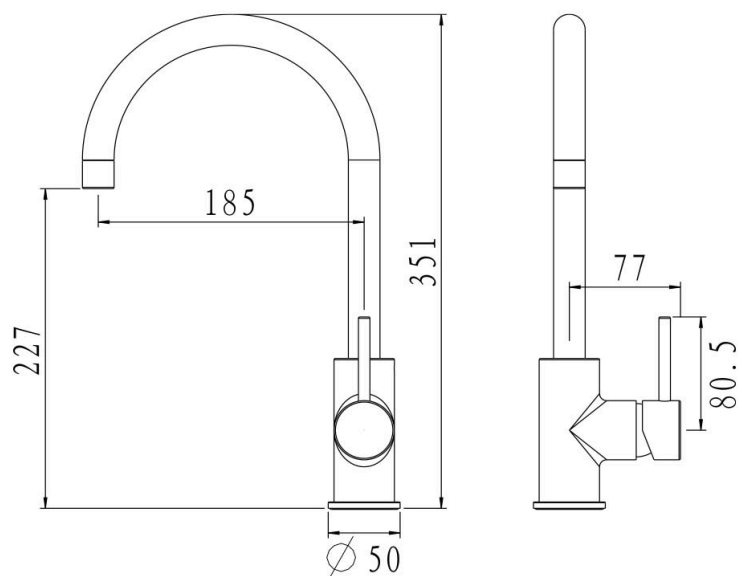

A BRAND BY
BRASSHARDS
— GROUP —