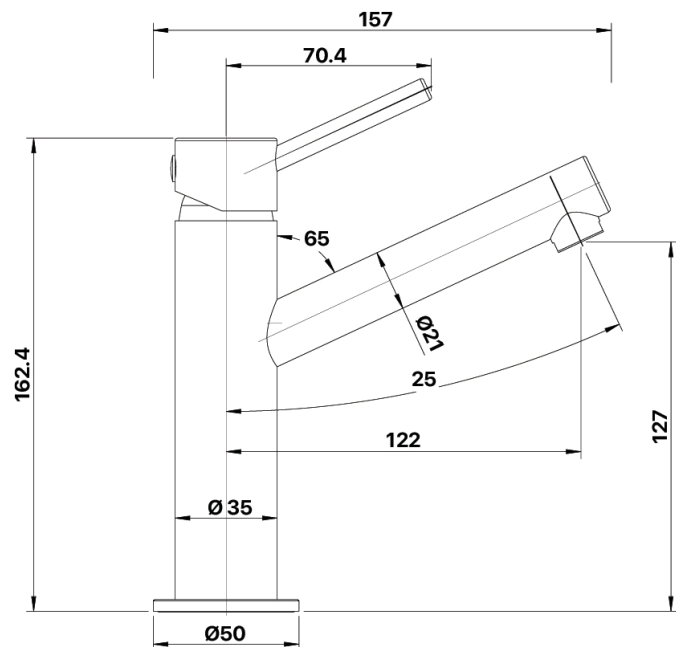

A BRAND BY

BRASSHARDS

— GROUP —

www.mixxtapware.com.au | info@mixxtapware.com.au | 1800 657 697