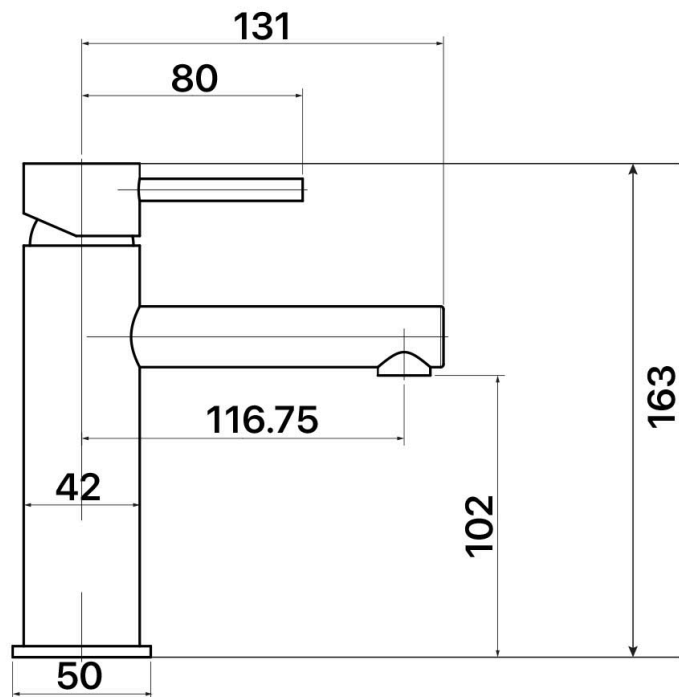

A BRAND BY
BRASSHARDS
— GROUP —