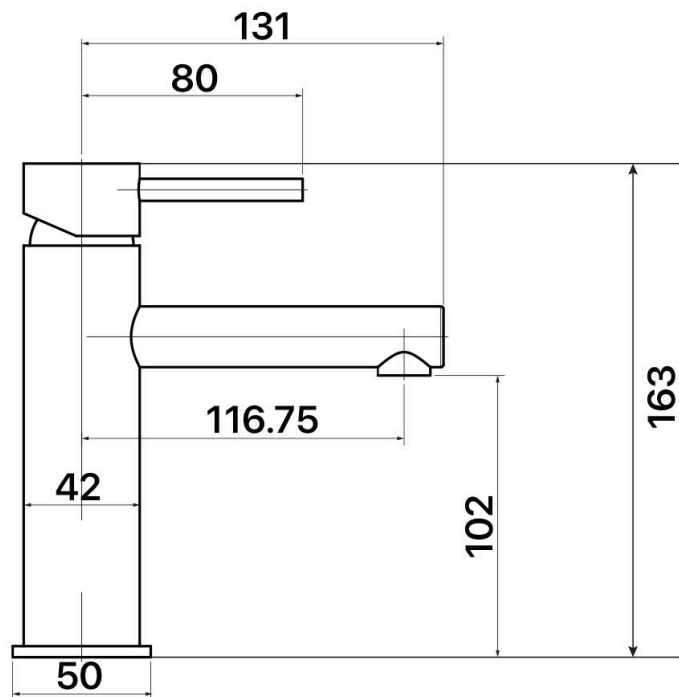

A BRAND BY
BRASSHARDS
— GROUP —

www.mixxtapware.com.au | info@mixxtapware.com.au | 1800 657 697