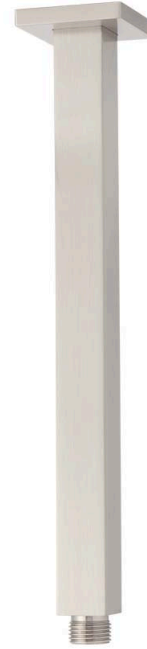

tapware & accessories

CHAI COLLECTION

Item Code: 11SSD01B

Finish: Brushed Nickel

Operating Temp: 1-80°C

Material: Brass

SCAN FOR MORE

A BRAND BY
BRASSHARDS
— GROUP —

CHAI DROPPER ARM 300MM

Other Finishes

CHROME

MATT
BLACK

GUN
METAL