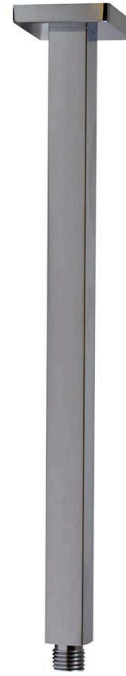

tapware & accessories

CHAI COLLECTION

Item Code: 11SSD01C

Finish: Chrome

Operating Temp: 1-80°C

Material: Brass

SCAN FOR MORE

A BRAND BY
BRASSHARDS
— GROUP —

CHAI DROPPER ARM 300MM

Other Finishes

MATT
BLACK

GUN
METAL

BRUSHED
NICKEL