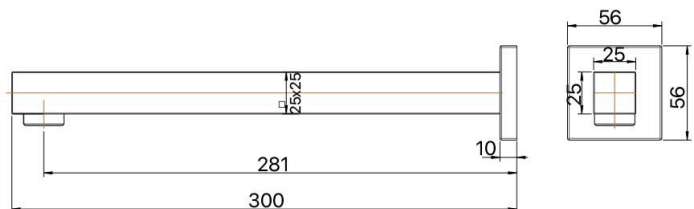

SCAN FOR MORE

A BRAND BY
BRASSHARDS
— GROUP —